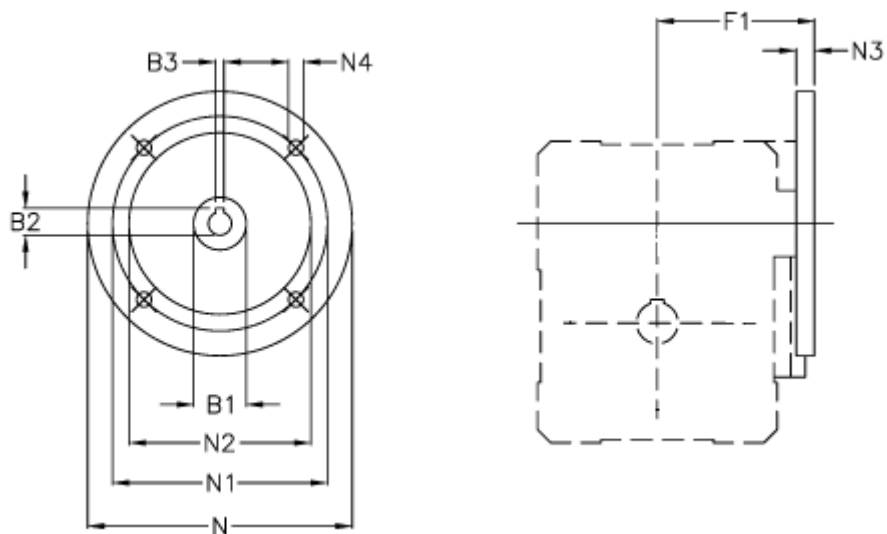

# Data Sheet

Article number: 3971192820017

Description: IEC flange W110 100B5/112B5

## Measures

F1 = 151

N = 250

N1 = 215

N2 = 180

N3 = 13

N4 = 13